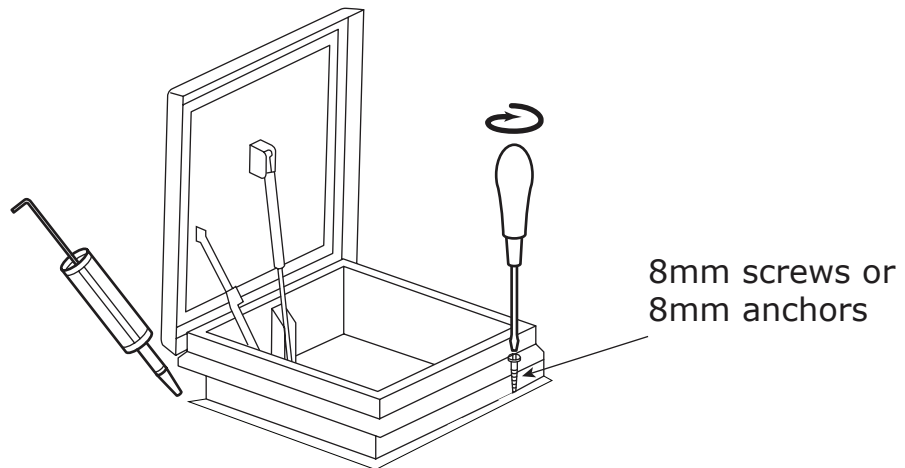

Handling/Fitting instructions for SRH Hatch

1

2

Check Clear Openings Match

=

3

4

Mastic gun for sealant or Fire resistant Filler

8mm screws or
8mm anchors

5